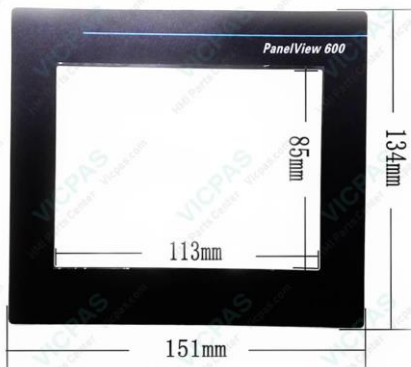

2711-T6C1 / 2711-T6C2/C3/C5/C8/C9 Series Repair Kit

VICPAS®

VICPAS®

VICPAS®

VICPAS®

Part Number	Description	Supplied parts
2711-T6C1	PanelView Standard 600	Screen, Film, Display, Case
2711-T6C10	PanelView Standard 600	Screen, Film, Display, Case
2711-T6C10L1	PanelView Standard 600	Screen, Film, Display, Case
2711-T6C12	PanelView Standard 600	Screen, Film, Display, Case
2711-T6C12L1	PanelView Standard 600	Screen, Film, Display, Case
2711-T6C14	PanelView Standard 600	Screen, Film, Display, Case
2711-T6C14L1	PanelView Standard 600	Screen, Film, Display, Case
2711-T6C15	PanelView Standard 600	Screen, Film, Display, Case
2711-T6C15L1	PanelView Standard 600	Screen, Film, Display, Case
2711-T6C16	PanelView Standard 600	Screen, Film, Display, Case
2711-T6C16L1	PanelView Standard 600	Screen, Film, Display, Case
2711-T6C1L1	PanelView Standard 600	Screen, Film, Display, Case
2711-T6C2	PanelView Standard 600	Screen, Film, Display, Case
2711-T6C20	PanelView Standard 600	Screen, Film, Display, Case
2711-T6C20L1	PanelView Standard 600	Screen, Film, Display, Case
2711-T6C2L1	PanelView Standard 600	Screen, Film, Display, Case
2711-T6C3	PanelView Standard 600	Screen, Film, Display, Case
2711-T6C3L1	PanelView Standard 600	Screen, Film, Display, Case
2711-T6C5	PanelView Standard 600	Screen, Film, Display, Case
2711-T6C5L1	PanelView Standard 600	Screen, Film, Display, Case
2711-T6C8	PanelView Standard 600	Screen, Film, Display, Case
2711-T6C8L1	PanelView Standard 600	Screen, Film, Display, Case
2711-T6C9	PanelView Standard 600	Screen, Film, Display, Case
2711-T6C9L1	PanelView Standard 600	Screen, Film, Display, Case