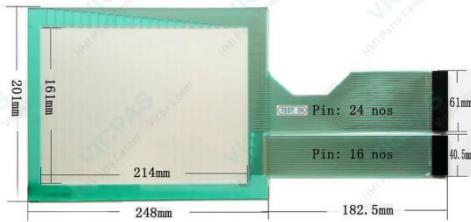

Part Number	Description	Supplied parts
2711-T10C20	PanelView Standard 1000	Screen, Film, Dispaly, Case
2711-T10C20L1	PanelView Standard 1000	Screen, Film, Dispaly, Case
2711-T10C3	PanelView Standard 1000	Screen, Film, Dispaly, Case
2711-T10C3L1	PanelView Standard 1000	Screen, Film, Dispaly, Case
2711-T10C8	PanelView Standard 1000	Screen, Film, Dispaly, Case
2711-T10C8L1	PanelView Standard 1000	Screen, Film, Dispaly, Case
2711-T10C9	PanelView Standard 1000	Screen, Film, Dispaly, Case
2711-T10C9L1	PanelView Standard 1000	Screen, Film, Dispaly, Case
2711-T10G1	PanelView Standard 1000	Screen, Film, Dispaly, Case
2711-T10G10	PanelView Standard 1000	Screen, Film, Dispaly, Case
2711-T10G10L1	PanelView Standard 1000	Screen, Film, Dispaly, Case
2711-T10G12	PanelView Standard 1000	Screen, Film, Dispaly, Case
2711-T10G12L1	PanelView Standard 1000	Screen, Film, Dispaly, Case
2711-T10G14	PanelView Standard 1000	Screen, Film, Dispaly, Case
2711-T10G14L1	PanelView Standard 1000	Screen, Film, Dispaly, Case
2711-T10G15	PanelView Standard 1000	Screen, Film, Dispaly, Case
2711-T10G15L1	PanelView Standard 1000	Screen, Film, Dispaly, Case
2711-T10G16	PanelView Standard 1000	Screen, Film, Dispaly, Case
2711-T10G16L1	PanelView Standard 1000	Screen, Film, Dispaly, Case
2711-T10G1L1	PanelView Standard 1000	Screen, Film, Dispaly, Case
2711-T10G20	PanelView Standard 1000	Screen, Film, Dispaly, Case
2711-T10G20L1	PanelView Standard 1000	Screen, Film, Dispaly, Case
2711-T10G3	PanelView Standard 1000	Screen, Film, Dispaly, Case
2711-T10G3L1	PanelView Standard 1000	Screen, Film, Dispaly, Case
2711-T10G8	PanelView Standard 1000	Screen, Film, Dispaly, Case
2711-T10G8L1	PanelView Standard 1000	Screen, Film, Dispaly, Case
2711-T10G9	PanelView Standard 1000	Screen, Film, Dispaly, Case
2711-T10G9L1	PanelView Standard 1000	Screen, Film, Dispaly, Case