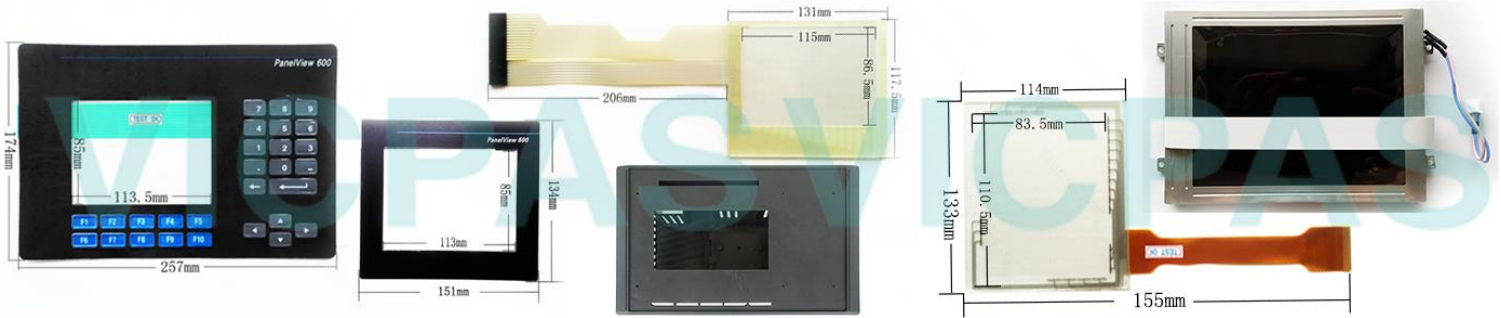

All of them are support 365 days of VICPAS warranty and urgent worldwide shipping.

2711-B6C1 / 2711-B6C2/C3/C5/C8/C9Series Repair Kit

VICPAS®

VICPAS®

Part Number	Description	Supplied parts
2711-B6C1	PanelView Standard 600	Screen, Keypad, Display, Case
2711-B6C10	PanelView Standard 600	Screen, Keypad, Display, Case
2711-B6C10L1	PanelView Standard 600	Screen, Keypad, Display, Case
2711-B6C12	PanelView Standard 600	Screen, Keypad, Display, Case
2711-B6C12L1	PanelView Standard 600	Screen, Keypad, Display, Case
2711-B6C14	PanelView Standard 600	Screen, Keypad, Display, Case
2711-B6C14L1	PanelView Standard 600	Screen, Keypad, Display, Case
2711-B6C15	PanelView Standard 600	Screen, Keypad, Display, Case
2711-B6C15L1	PanelView Standard 600	Screen, Keypad, Display, Case
2711-B6C16	PanelView Standard 600	Screen, Keypad, Display, Case
2711-B6C16L1	PanelView Standard 600	Screen, Keypad, Display, Case
2711-B6C1L1	PanelView Standard 600	Screen, Keypad, Display, Case
2711-B6C2	PanelView Standard 600	Screen, Keypad, Display, Case
2711-B6C20	PanelView Standard 600	Screen, Keypad, Display, Case
2711-B6C20L1	PanelView Standard 600	Screen, Keypad, Display, Case
2711-B6C2L1	PanelView Standard 600	Screen, Keypad, Display, Case
2711-B6C3	PanelView Standard 600	Screen, Keypad, Display, Case
2711-B6C3L1	PanelView Standard 600	Screen, Keypad, Display, Case
2711-B6C5	PanelView Standard 600	Screen, Keypad, Display, Case