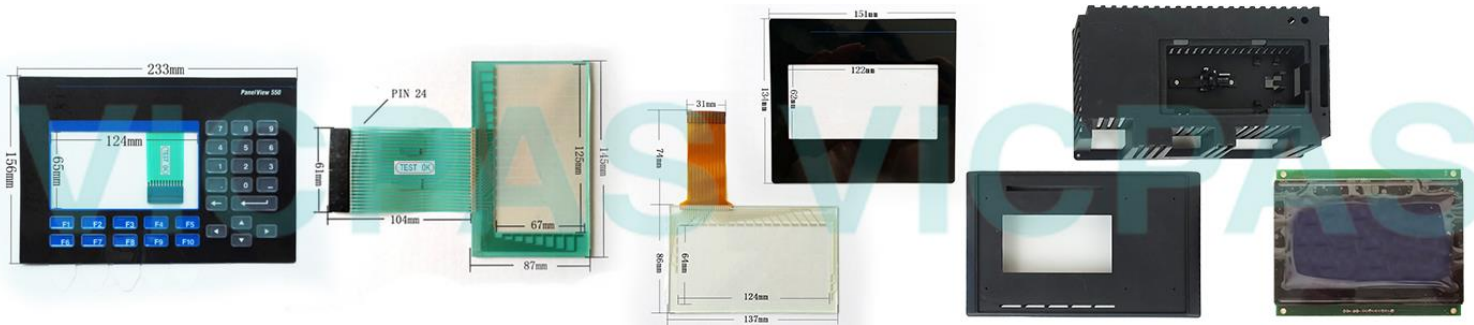

PanelView 550 Terminals

VICPAS supply Touchscreen, Protective Film, Membrane Keypad, LCD display and Plastics case cover for PanelView Standard 550 Monochrome Terminals repair replacement. Include 2711-B5A series, 2711-K5A series, 2711-T5A series.

All of them are support 365 days of VICPAS warranty and urgent worldwide shipping.

2711-B5A1 / 2711-B5A2 Series Repair Kit

VICPAS®